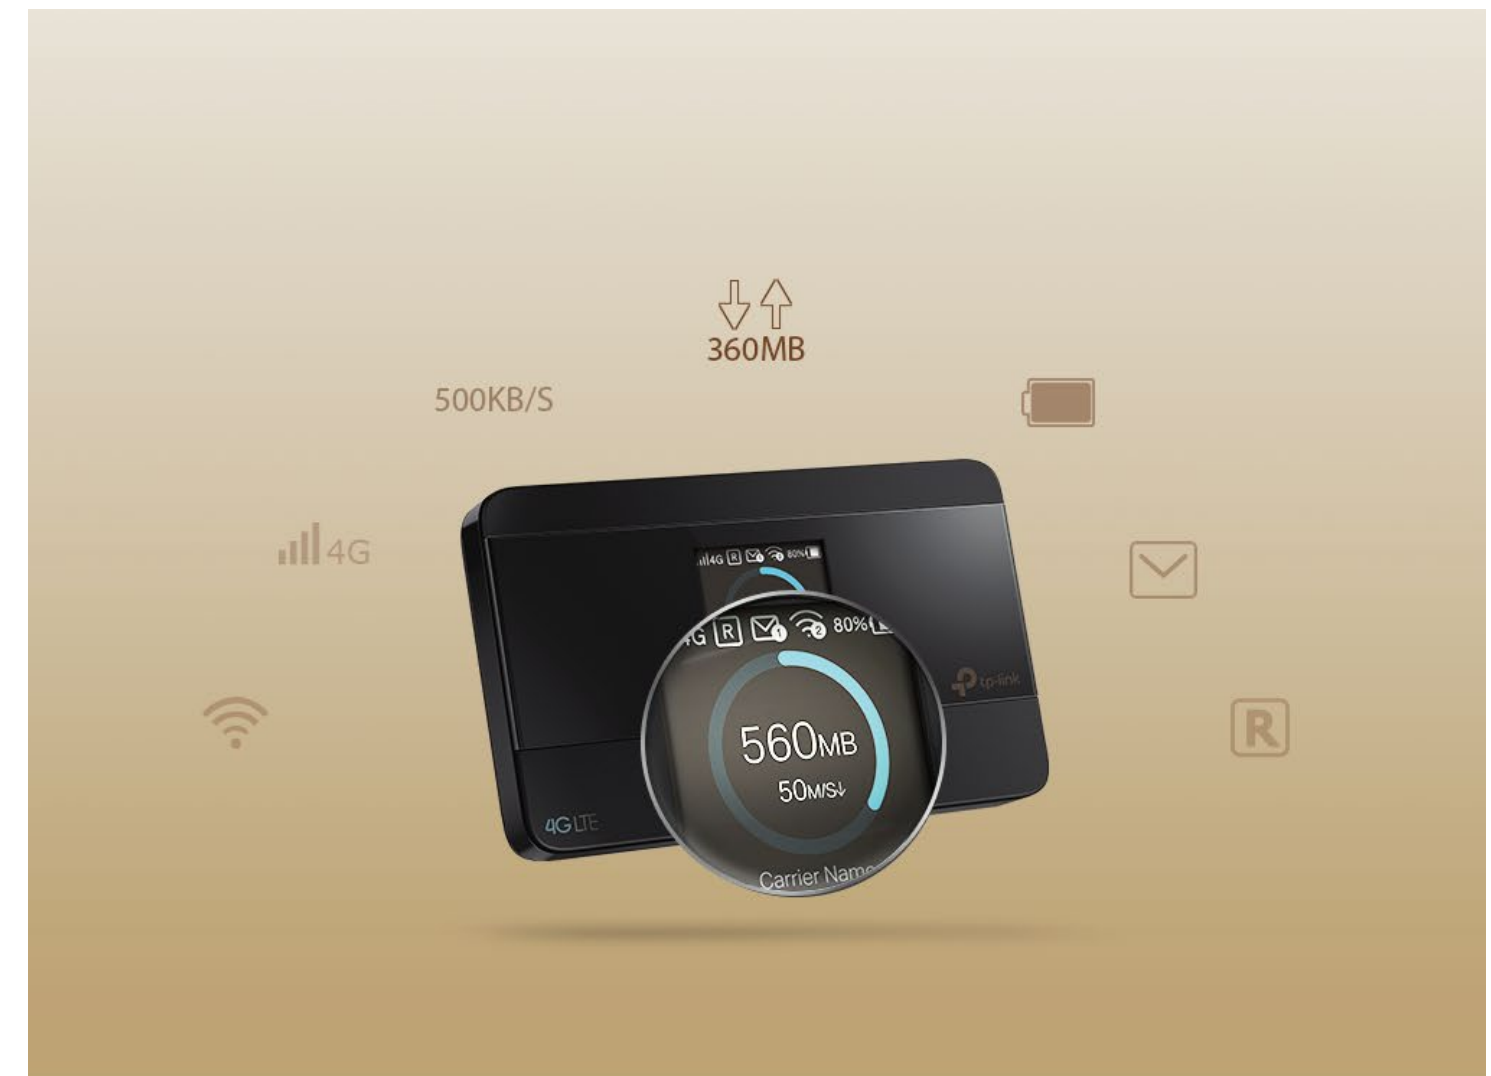

## Artful Little Gadget for Life on the Go

The M7350 features a compact, elegant design very suitable for travel, business trips, outdoor activities or wherever you may be.

## All useful info at a glance

The intuitive screen display of M7350 makes it easy to stay within your data budget and avoids going over the monthly data cap. The screen also displays other much more information of battery life, signal strength, Wi-Fi status, connected users and more.

## Hardware

- Interfaces: Micro USB port, SIM card slot, Micro SD card slot
- Micro SD Card Reader: Up to 32GB
- Button: Menu button, Power button, Reset button
- Screen Display:  
Traffic statistics, Wi-Fi status, User numbers, Network type (3G/4G), Signal strength, Internet connection status, Messages, Battery meter, Wi-Fi name, Wi-Fi password
- External Power Supply: 5V/1A
- Dimensions (W x D x H): 4.2 × 2.6 × 0.6 in. (106 × 66 × 16mm)
- Antenna: Internal Antennas